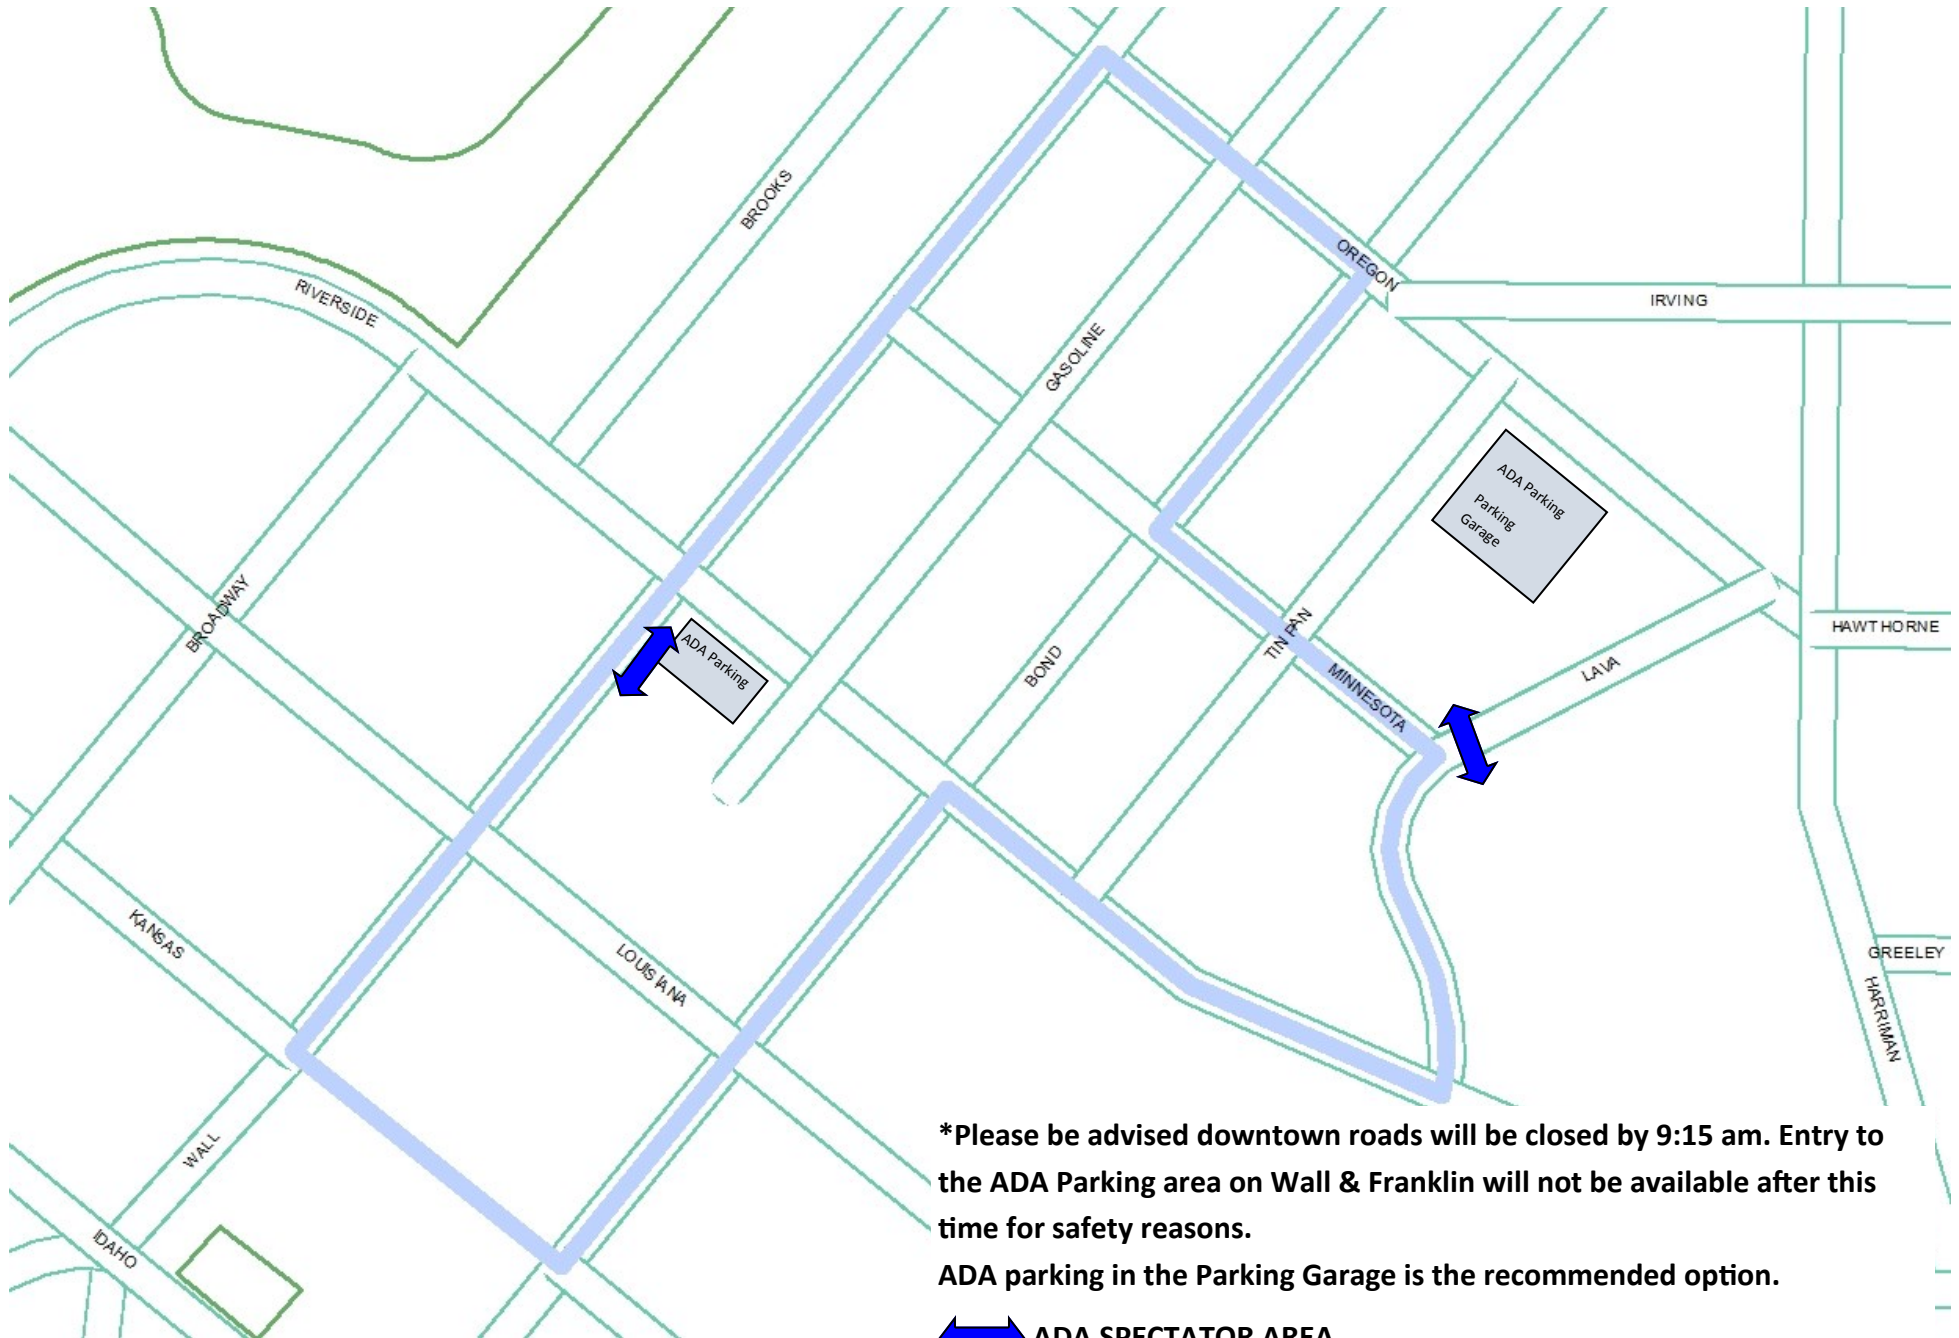

July 4th Pet Parade 2018

ADA Spectator Areas & Parking

***Please be advised downtown roads will be closed by 9:15 am. Entry to the ADA Parking area on Wall & Franklin will not be available after this time for safety reasons.**

ADA parking in the Parking Garage is the recommended option.

↔ ADA SPECTATOR AREA