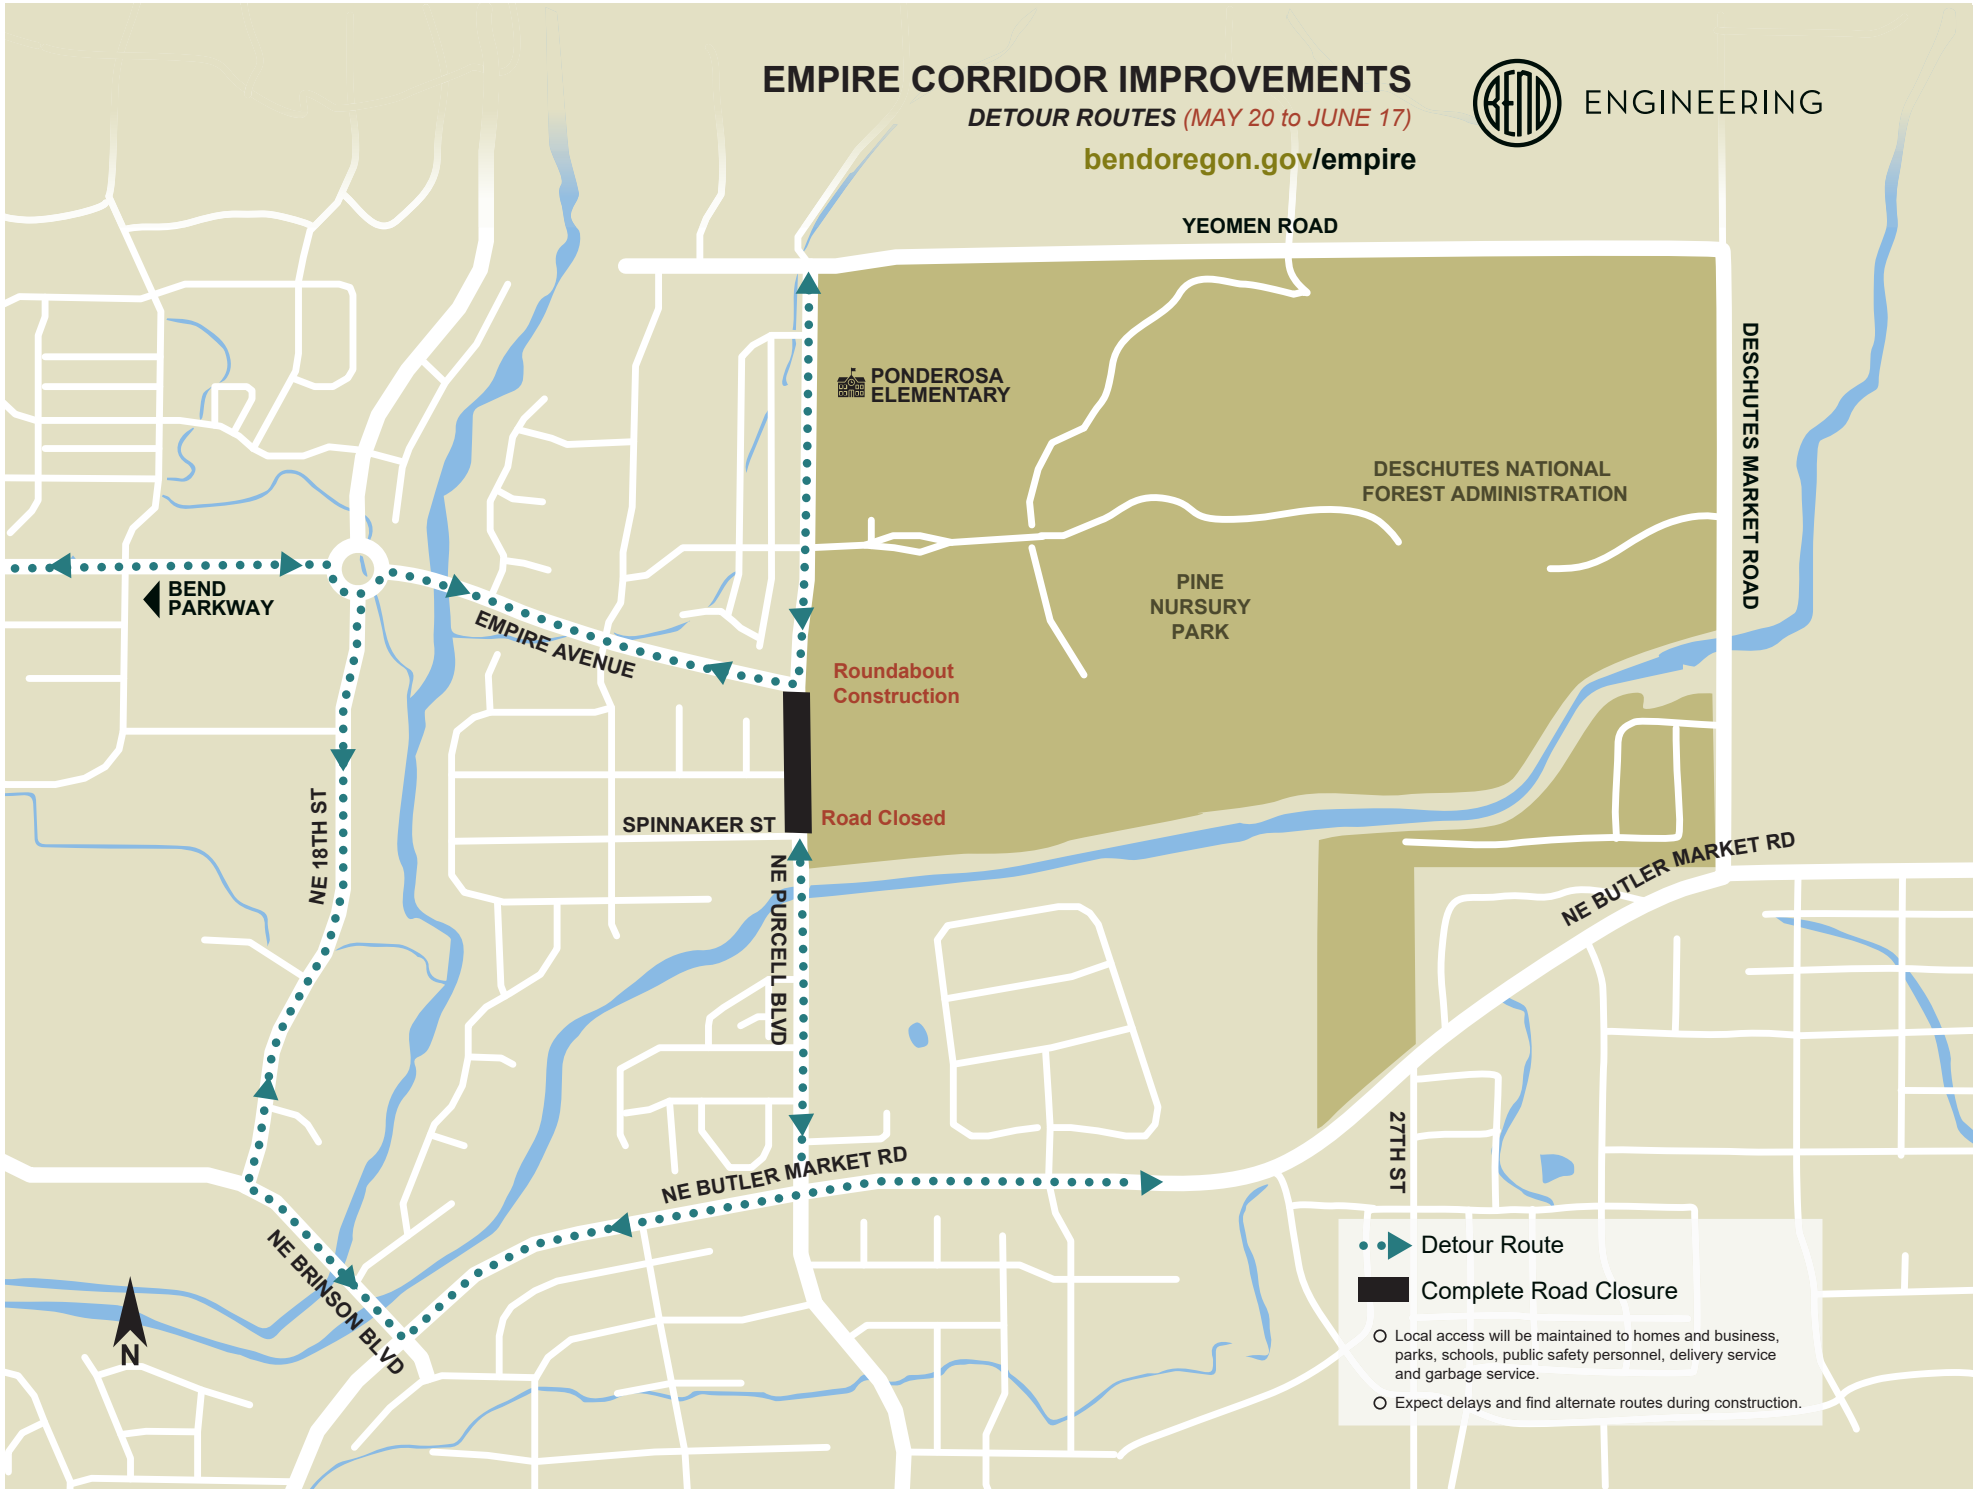

# EMPIRE CORRIDOR IMPROVEMENTS

DETOUR ROUTES (MAY 20 to JUNE 17)

[bendoregon.gov/empire](http://bendoregon.gov/empire)

ENGINEERING

# EMPIRE CORRIDOR IMPROVEMENTS

DETOUR ROUTES (JUNE 17 to MID-AUGUST)

[bendoregon.gov/empire](http://bendoregon.gov/empire)

ENGINEERING

●●● East & Westbound Detour

█ Complete Road Closure

○ Local access will be maintained to homes and business, parks, schools, public safety personnel, delivery service and garbage service.

○ Expect delays and find alternate routes during construction.

■■■■ Future Extension