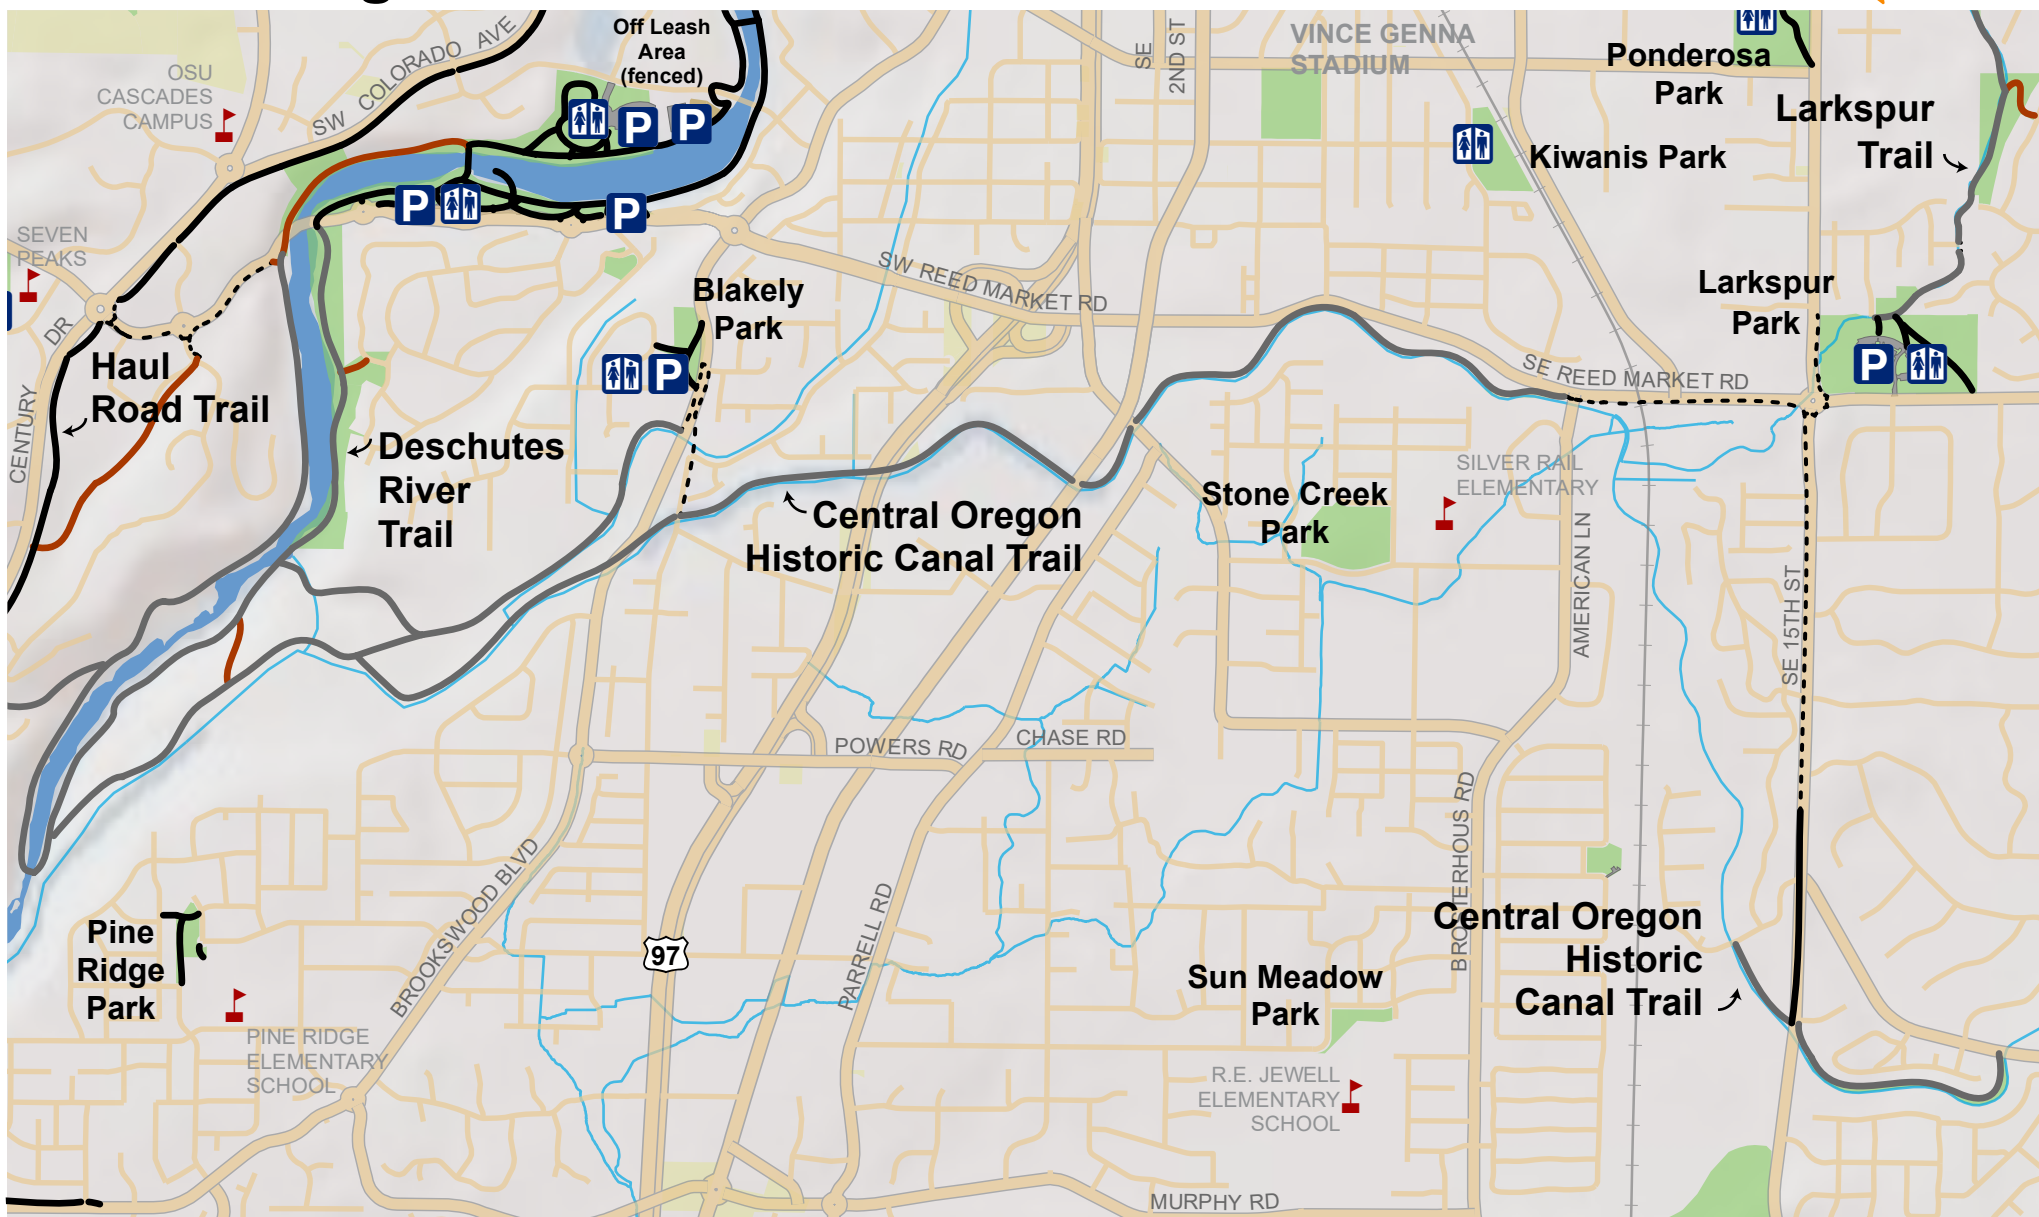

Central Oregon Historic Canal Trail

play for life

- Paved Trail
- Gravel Trail
- Natural Surface Trail
- Road/Sidewalk Connection

- BPRD Park
- Dog Off Leash Area
- Other Public Land
- Golf Course