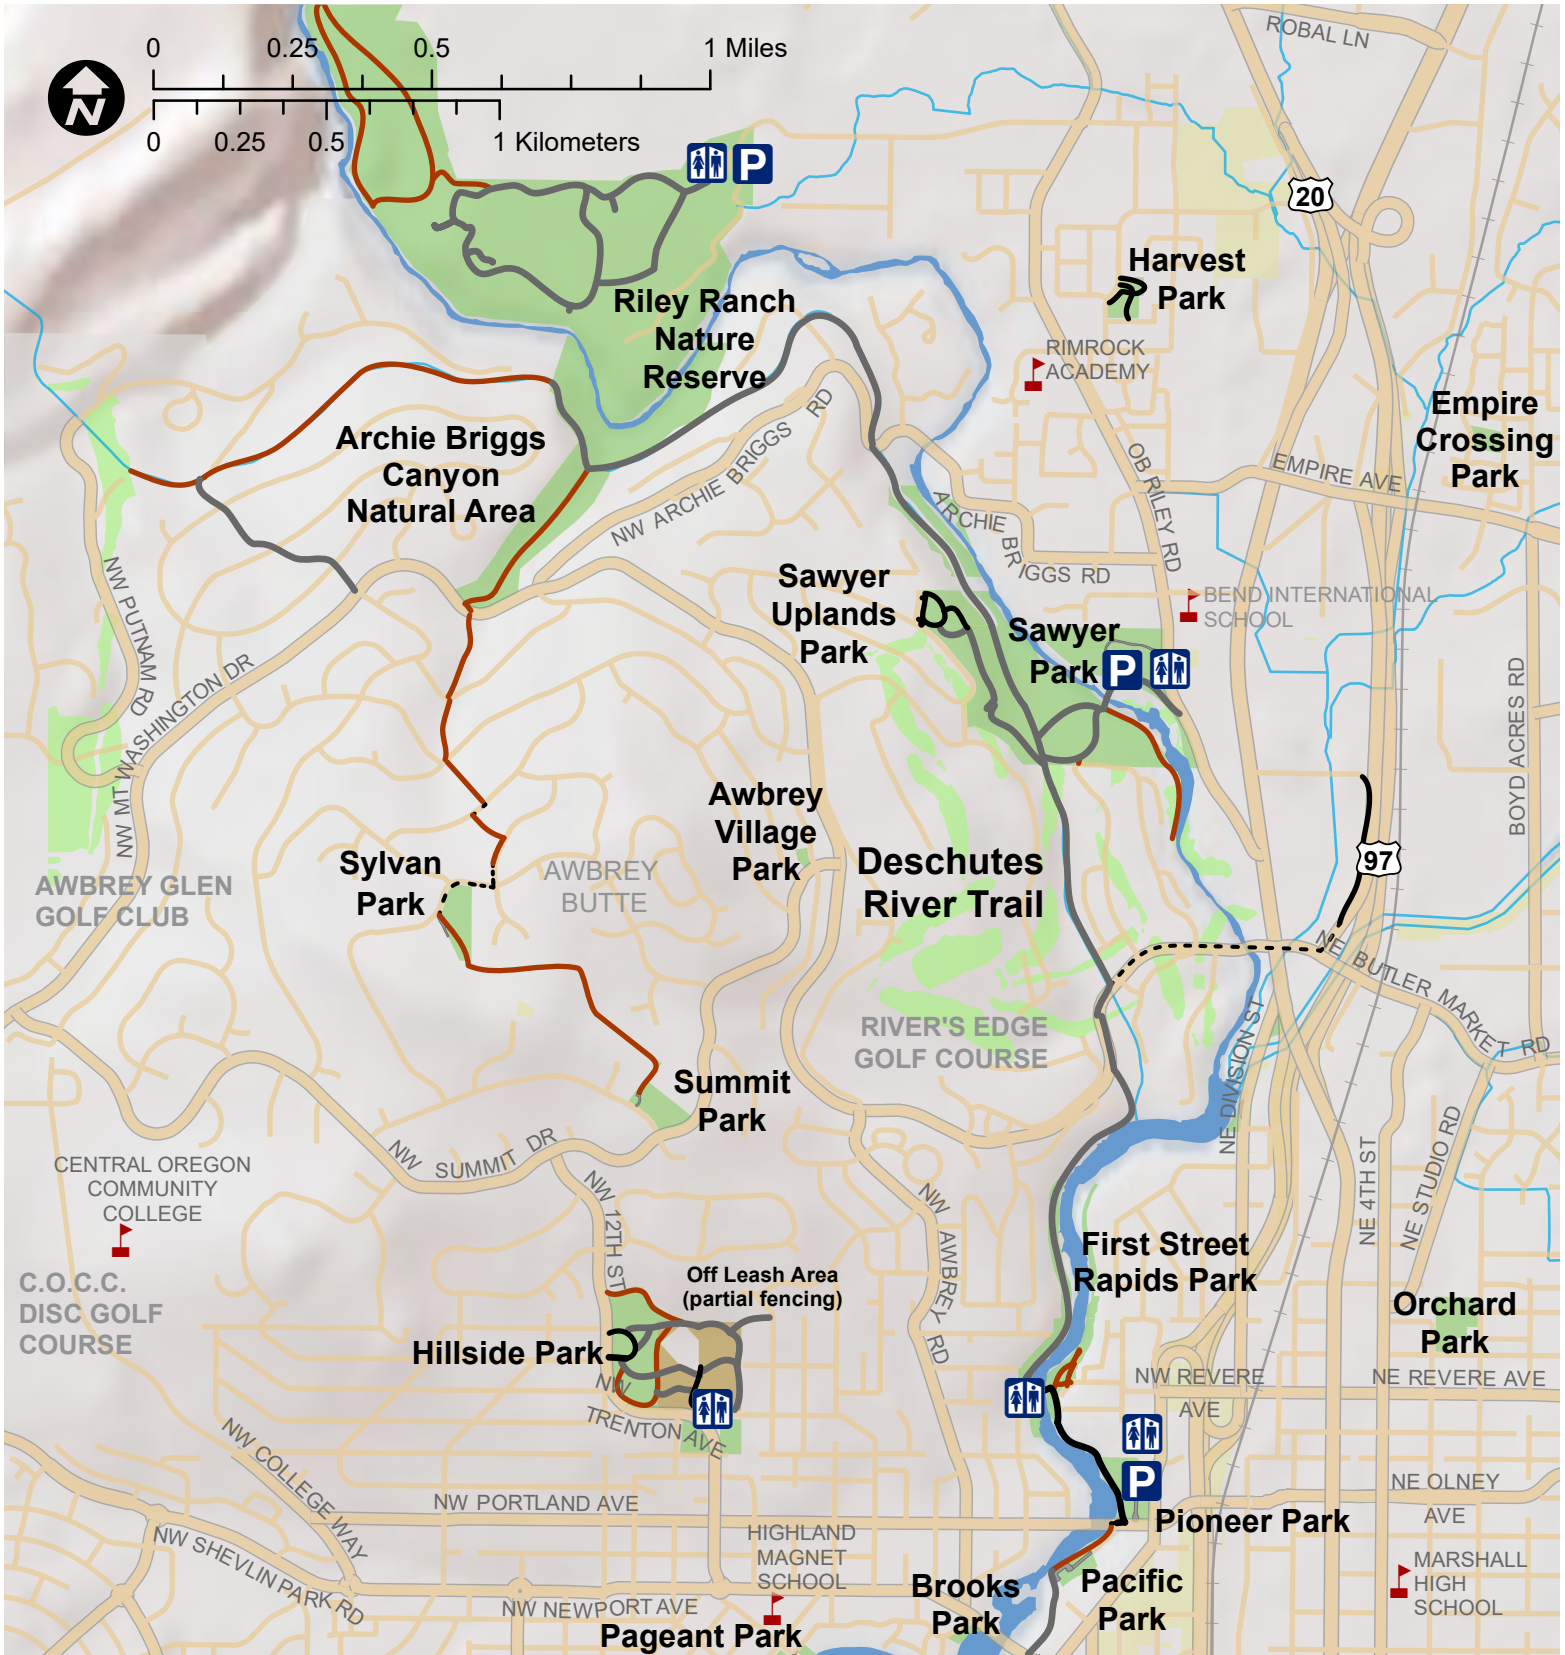

# Deschutes River Trail - North

play for life

- Paved Trail
- Gravel Trail
- Natural Surface Trail
- Road/Sidewalk Connection
- BPRD Park
- Dog Off Leash Area
- Other Public Land
- Golf Course