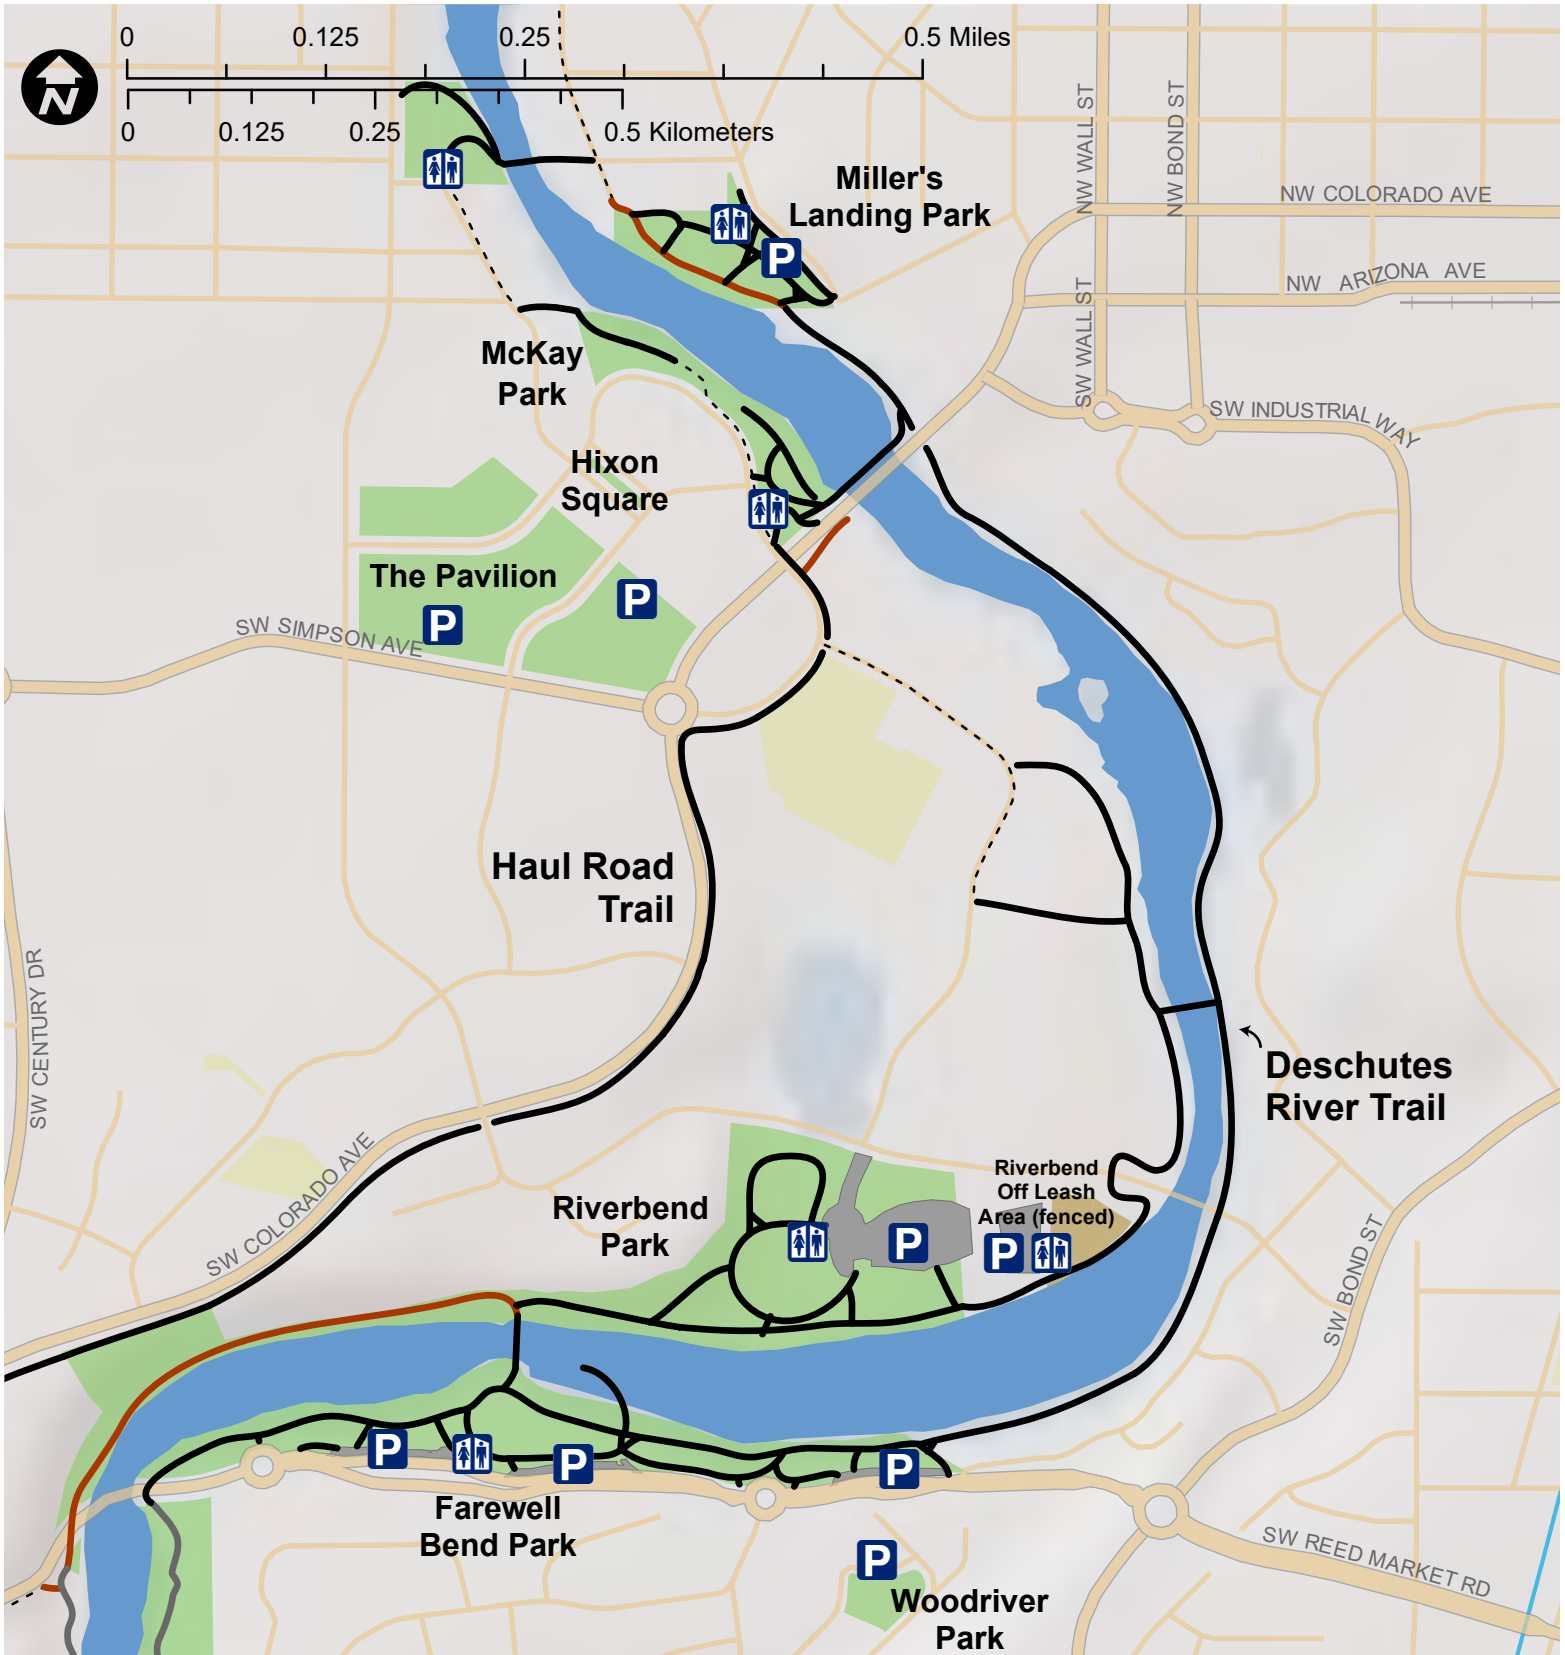

Deschutes River Trail - Old Mill

play for life

- Paved Trail
- Gravel Trail
- Natural Surface Trail
- Road/Sidewalk Connection
- BPRD Park
- Dog Off Leash Area
- Other Public Land
- Golf Course