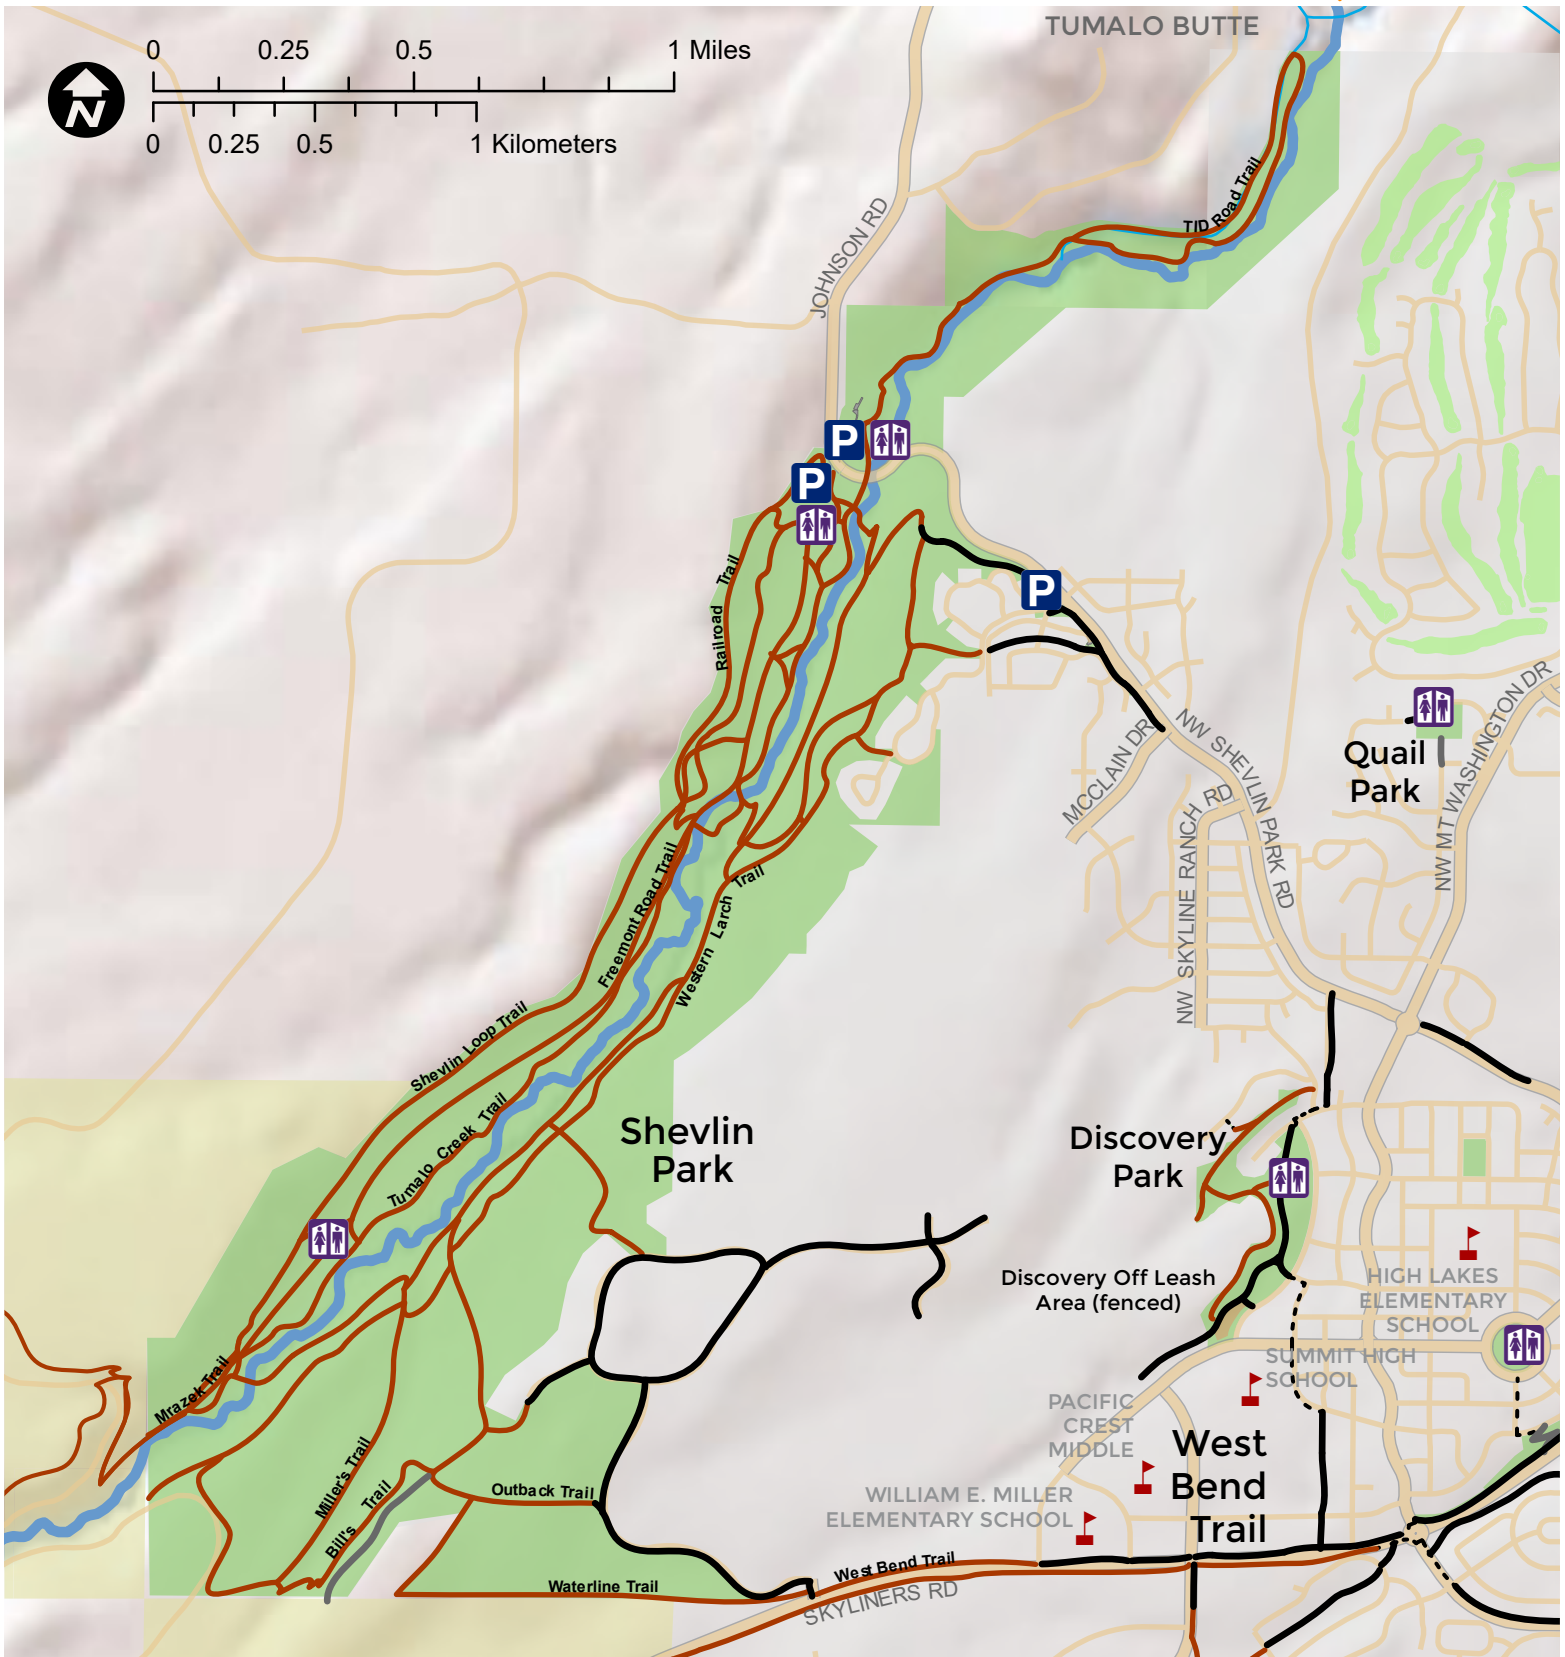

# Shevlin Park Trails

play for life

- Paved Trail
- Gravel Trail
- Natural Surface Trail
- Road/Sidewalk Connection
- BPRD Park
- Dog Off Leash Area
- Other Public Land
- Golf Course